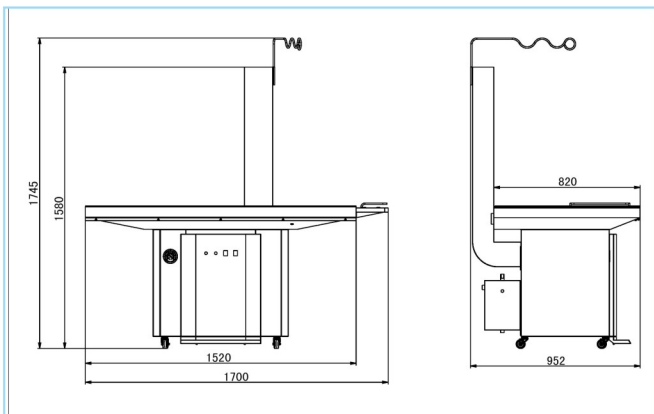

CF-A8 獨立式帶蒸氣爐全功能節能燙臺 Independent Feature Energy-Saving Ironing Table

特點 FEATURES

- 1、高質量臺面幹燒發熱管，質量可靠，經久耐用；
- 2、溫度可調，及時烘幹臺面；
- 3、框形結構架，防止臺面面板變形。
- 4、質量可靠，經久耐用；
- 5、臺面平整，永不變形；燙衣可一次成型。

1. High quality table dry burning heat pipe, reliable quality and durability;
2. Temperature can control, can dry table in time;
3. Box-shaped structure to prevent deformation of table panels;
4. Reliable quality and durability;
5. Flat and never deformation, moulding one time.

尺寸 Dimensions

水箱 Water tank

| 型號 | 工作面積(mm) | 燙臺高度 | 電壓 | 頻率 | 發生器功率 | 吸風功率 | 臺面發熱功率 |
|-------|-------------------|-------------------------|-----------|-----------|-----------------|---------------|-----------------------|
| Model | Working area (mm) | Height of ironing table | Voltage | Frequency | Generator power | Suction power | Surface heating power |
| CF-A8 | 1200x800/1500x800 | 800mm | 220V/380V | 50Hz/60Hz | 3/6Kw | 0. 8/0. 55Kw | 0. 7Kw |