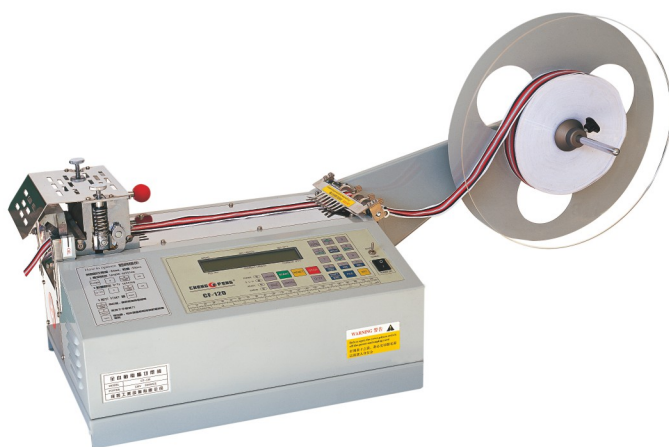

CF-120L 全自動松緊帶切斷機 (配松帶裝置)
Automatic Elastic Tape Cutting Machine (with loose cloth device)

特點 FEATURES

刀具：冷刀
 切斷寬度：110mm
 裁斷長度：1mm-99999mm
 裁斷速度：每分鐘可切120片
 (以50mm長度為例)
 裁斷範圍：除具有CF-120基本功能外，本機
 配有鬆帶裝置，能切斷橡筋，橡膠。

Cutter: cold cutter
 Cutter width: 110mm
 Cutting length: 1mm-99999mm
 Cutting speed: 120 piece/min (take 50mm for example)
 Cutting scope: in addition to basic functions with CF-120,
 also with loosen device, can cut Elastic,
 rubber.

裝箱尺寸: 56X30X41cm
 Packing size

淨重/毛重: 12kg/10kg
 Net weight/ Gross weight

CF-120 全自動切斷機
Automatic Cutting Machine

特點 FEATURES

刀具：冷刀
 切斷寬度：110mm
 裁斷長度：1mm-99999mm
 裁斷速度：每分鐘可切120片
 (以50mm長度為例)
 裁斷範圍：編織帶、尼龍扣 (Velcro), 衣服內襯
 (如腰襯)，不需熱封口的織帶，塑
 料拉鏈，塑料軟管，鞋帶，電綫等。

Cutter: cold cutter
 Cutter width: 110mm
 Cutting length: 1mm-99999mm
 Cutting speed: 120 piece/min (take 50mm for example)
 Cutting scope: woven belt, nylon buckles, clothes lining
 (such as waist line) does not require heat
 sealing Ribbon, plastic zippers, plastic
 hose, lace, wire